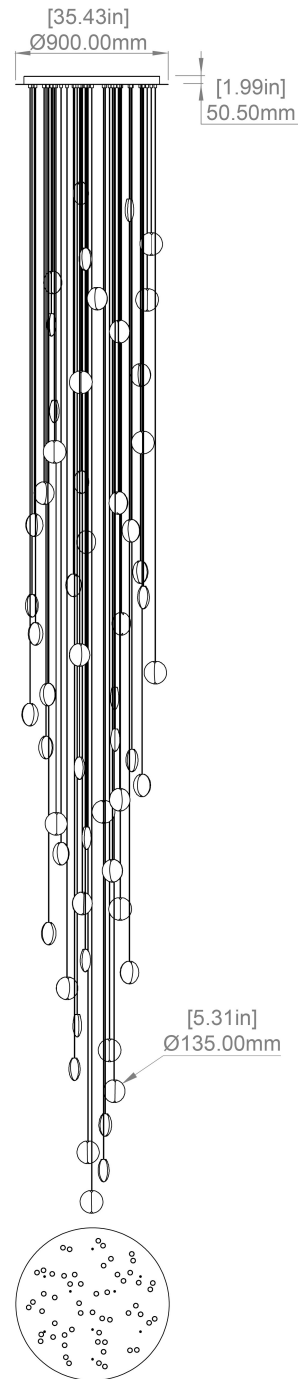

OVA C55 ROUND

Ova exudes an ethereal glow that can turn any space into a sanctuary of elegance. Carefully handmade into dimensional layers of glass, Ova casts a diffused and ambient warmth through its womb-like, translucent inner body – bringing an energetic incandescence to its life-like composition.

Nestled within an instinctively familiar form, Ova's luminescence brings a depth of movement that seemingly transforms from every vantage point.

FINISH

Frosted Glass, White Canopy
Frosted Glass, Black Canopy
Clear Glass, White Canopy
Clear Glass, Black Canopy

SKU

OV.R55FGL.1
OV.R55FGL.2
OV.R55CGL.1
OV.R55CGL.2

MATERIALS

Glass

LAMPING

G4 LED 110W
13,750 lumens
2700K
CRI > 90
0-10V, 1-10V, PUSH, PWM
15,000 lifetime hours

VOLTAGE

110V - 127 V, 220V - 240 V (AC)

WEIGHT

106.94 lbs, 48.5 kg

CANOPY

1.99" (50.50mm) depth
Brushed brass, silk black, white
RAL9003
Round

CABLE MEASURE

10 ft (3 m) or 32.8 ft (10 m) standard
adjustable
Coax kevlar cable

CERTIFICATION

CUSTOM OPTIONS

Dimming support (technical documents available)
Design configuration support available

Please inquire for pricing and lead time.

STANDARD FINISHES

Image shown: Ova C55, clear finish.