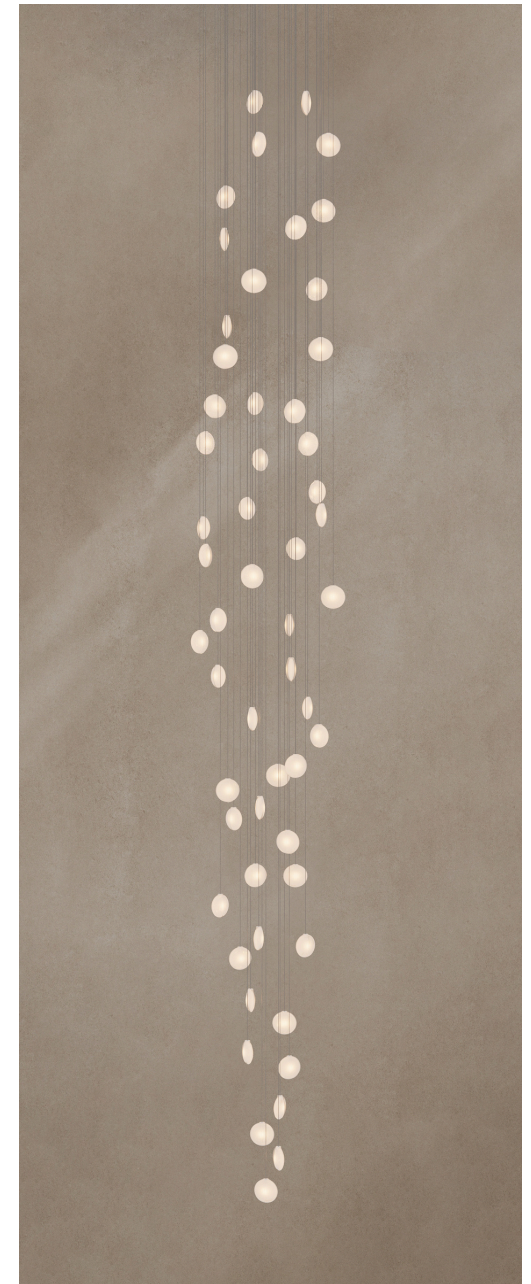

OVA C55 ROUND

Ova exudes an ethereal glow that can turn any space into a sanctuary of elegance. Carefully handmade into dimensional layers of glass, Ova casts a diffused and ambient warmth through its womb-like, translucent inner body – bringing an energetic incandescence to its life-like composition.

Nestled within an instinctively familiar form, Ova's luminescence brings a depth of movement that seemingly transforms from every vantage point.

FINISH

Frosted Glass, White Canopy
Frosted Glass, Black Canopy
Clear Glass, White Canopy
Clear Glass, Black Canopy

SKU

OV.R55FGL.1
OV.R55FGL.2
OV.R55CGL.1
OV.R55CGL.2

MATERIALS

Glass

LAMPING

G4 LED 110W
13,750 lumens
2700K
CRI > 90
0-10V, 1-10V, PUSH, PWM
15,000 lifetime hours

VOLTAGE

110V - 127 V, 220V - 240 V (AC)

WEIGHT

106.94 lbs, 48.5 kg

CANOPY

1.99" (50.50mm) depth
Brushed brass, silk black, white
RAL9003
Round

CABLE MEASURE

10 ft (3 m) or 32.8 ft (10 m) standard
adjustable
Coax kevlar cable

CERTIFICATION

CUSTOM OPTIONS

Dimming support (technical documents available)
Design configuration support available

Please inquire for pricing and lead time.

STANDARD FINISHES

Image shown: Ova C55, clear finish.